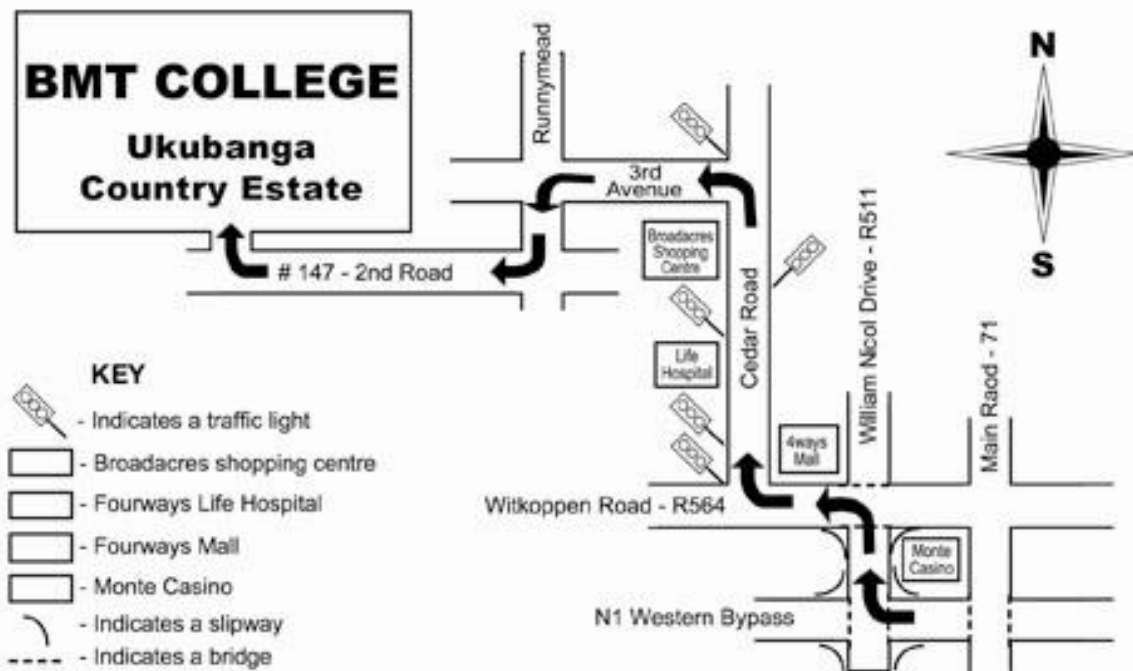

Map and directions to Ukubanga Country Estate Head Quarters of BMT COLLEGE

Directions from N1 - Western Bypass

- From the N1 - Western Bypass turn North onto WILLIAM NICOL DRIVE towards Fourways.
 - Left if you are going towards Pretoria
 - Right if you are coming from Pretoria
- KEEP IN THE LEFT LANE on William Nicol Drive.
- AFTER MONTE CASINO, on your right hand side, TURN LEFT onto the slipway for Witkoppen Road.
- MOVE OVER TO THE FAR RIGHT HAND LANE of WITKOPPEN ROAD. (Fourways Mall is on your right hand side.)
- At the FIRST TRAFFIC LIGHT turn RIGHT INTO CEDAR ROAD. (Big ABSA building on the corner.)
- Keep going down Cedar Road for about 5km. Among others you'll pass the hospital and then later Broadacres Shopping Centre. (Both situated on your left hand side.)
- At the FIRST LIGHT AFTER BROADACRES Shopping Centre, turn LEFT into 3RD AVENUE to enter Chartwell.
- At the first four-way stop in 3rd Avenue turn LEFT INTO RUNNYMEAD.
- At the first four-way stop in Runnymead turn RIGHT INTO 2ND ROAD.
- Ukubanga Country Estate is number: 147 - the second last property on your right.